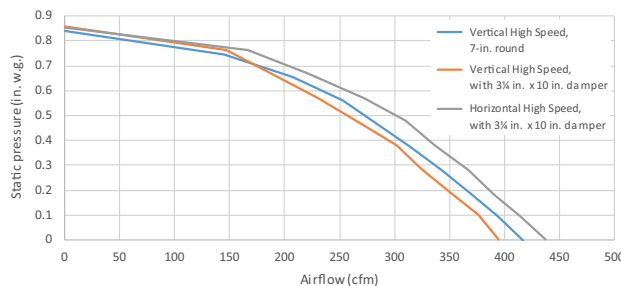

NuTone brings you a bold new shape in a pro-style hood. The combination of high performance blower, deep canopy design and hybrid baffle filtration will satisfy even the most demanding cooks.

SIZE	STAINLESS	GREASE FILTERS (replacement)	NON-DUCTED FILTERS
30 in.	NPDP130SS	HPFA424 (Type B5)	HPF24 (Type Xb)

PERFORMANCE						
Duct Orientation	Size	Damper	Sones		CFM	
			Normal	High	Normal	High
Vertical - Rectangular	3¼ in. x 10 in.	Included	0.5	6.0	150	390
Horizontal - Rectangular	3¼ in. x 10 in.	Included	0.6	5.5	150	400
Round - Vertical	7 in.	Sold Separately	0.4	5.5	150	390

FEATURES	
Control type	2-speed Deluxe Rocker
Delay off	no
Filter Clean Reminder	no
Heat Sentry™	no
ADA Capable	yes
Lighting	1-level LED (included)
Grease Filters	Hybrid/Baffle (Qty. 2)
Installation Hardware	EZ1 brackets
ENERGY STAR®	no
Recirculation	Non-ducted filters sold separately
AC INPUT	
120 V, 60 Hz - 1.4 AMPS	
OPTIONAL ACCESSORIES	
7-in. Round Damper	BP87Q
ADA wiring kit	HAWRK3
Make-up Air Dampers	MD6TU, MD8TU and MD10TU
MOUNTING HEIGHT	
18 in. to 30 in. from cooktop to bottom of hood	
LIMITED WARRANTY	
1-year	
3-year (LED modules only)	
See installation manual for full warranty text.	
FOR INDOOR USE ONLY	

HVI-2100 CERTIFIED RATINGS comply with new testing technologies and procedures prescribed by the Home Ventilating Institute, for off-the-shelf products, as they are available to consumers. Product performance is rated at 0.1 in. static pressure, based on tests conducted in AMCA's state-of-the-art test laboratory. Sones are a measure of humanly-perceived loudness, based on laboratory measurements.

99045800E