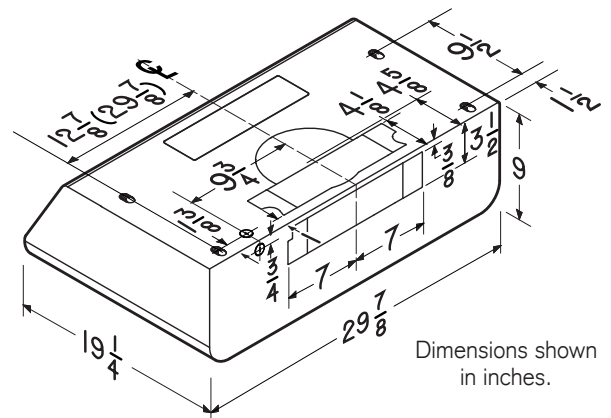

NuTone brings you a bold new shape in a pro-style hood. The combination of high performance blower, deep canopy design and hybrid baffle filtration will satisfy even the most demanding cooks.

SIZE	STAINLESS	GREASE FILTERS (replacement)	NON-DUCTED FILTERS
30 in.	NPDP130SS	HPFA424 (Type B5)	HPF24 (Type Xb)

PERFORMANCE						
Duct Orientation	Size	Damper	Sones		CFM	
			Normal	High	Normal	High
Vertical - Rectangular	3¼ in. x 10 in.	Included	0.5	6.0	150	390
Horizontal - Rectangular	3¼ in. x 10 in.	Included	0.6	5.5	150	400
Round - Vertical	7 in.	Sold Separately	0.4	5.5	150	390

FEATURES	
Control type	2-speed Deluxe Rocker
Delay off	no
Filter Clean Reminder	no
Heat Sentry™	no
ADA Capable	yes
Lighting	1-level LED (included)
Grease Filters	Hybrid/Baffle (Qty. 2)
Installation Hardware	EZ1 brackets
ENERGY STAR®	no
Recirculation	Non-ducted filters sold separately
AC INPUT	
120 V, 60 Hz - 1.4 AMPS	
OPTIONAL ACCESSORIES	
7-in. Round Damper	BP87Q
ADA wiring kit	HAWRK3
Make-up Air Dampers	MD6TU, MD8TU and MD10TU
MOUNTING HEIGHT	
18 in. to 30 in. from cooktop to bottom of hood	
LIMITED WARRANTY	
1-year	
3-year (LED modules only)	
See installation manual for full warranty text.	
FOR INDOOR USE ONLY	

HVI-2100 CERTIFIED RATINGS comply with new testing technologies and procedures prescribed by the Home Ventilating Institute, for off-the-shelf products, as they are available to consumers. Product performance is rated at 0.1 in. static pressure, based on tests conducted in AMCA's state-of-the-art test laboratory. Sones are a measure of humanly-perceived loudness, based on laboratory measurements.

99045800E