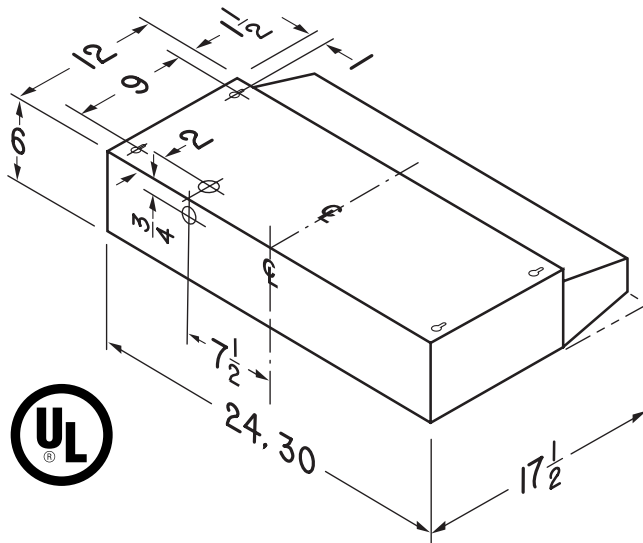

Two-Speed Non-Ducted Range Hood

MODEL RL6200 SERIES

DESCRIPTION

- Rocker-type fan and light switches.
- Polymeric blade and light lens (accepts up to 75W bulb).
- Non-ducted filter – effective non-ducted filtration system removes smoke and odors.
- Mitered sides and hemmed bottom for safety and good looks.
- Contemporary styling in Bisque, Black, White, and Stainless Steel (24" only).
- Available in 24" and 30" widths.