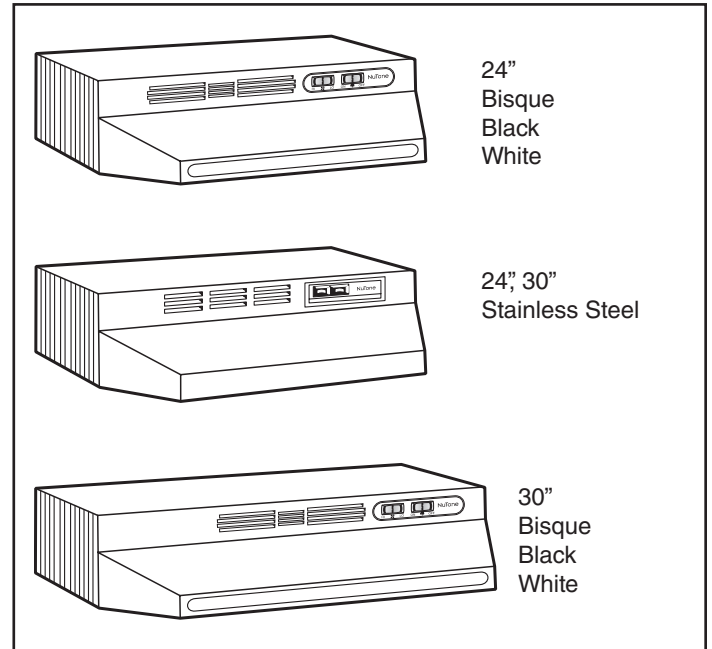

Two-Speed Non-Ducted Range Hood

MODEL RL6200 SERIES

DESCRIPTION

- Rocker-type fan and light switches.
- Polymeric blade and light lens (accepts up to 75W bulb).
- Non-ducted filter – effective non-ducted filtration system removes smoke and odors.
- Mitered sides and hemmed bottom for safety and good looks.
- Contemporary styling in Bisque, Black, White, and Stainless Steel (24" only).
- Available in 24" and 30" widths.

- Unit shall be non-ducted and have a non-ducted filter.
- Motor to be permanently lubricated. RPM not to exceed 2850.
- Unit shall have a two-speed fan switch and separate light switch.
- Sides shall be mitered and bottom edge hemmed – with no sharp edges.
- Unit shall be U.L. listed.