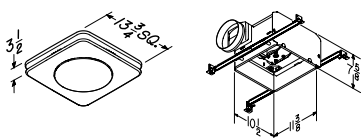

QTNLEDB Fan/Light