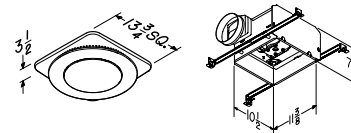

QTNLEDA Fan/Light

Model	CFM 0.1"	Sones	Lighting	Ducting
QTNLEDA	110	0.7	Two 18 watt, GU24 fluorescent bulbs	6" or 4"
QTNLEDB	110	0.7	Two 18 watt, GU24 fluorescent bulbs	6" or 4"

NuTone®

www.NuTone.com

NuTone Inc., 926 W. State Street, Hartford, WI 53027 • 888-336-3948

In Canada call 877-896-1119