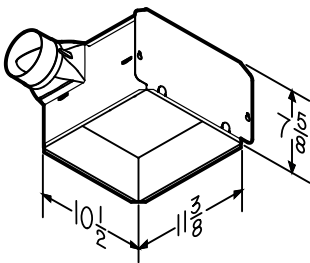

SPECIFICATIONS

Model	Description	CFM	Sones	Duct
SPK110	Fan with Speaker	110	1.0	4"
SPKACC	Speaker Accessory	—	—	—

Enjoy entertainment and privacy at the touch of a button

- Dual High-Fidelity Sensonic™ Speakers
- *Bluetooth®* wireless technology
- Brilliant audio performance concealed behind your fan grille
- Play any audio through most *Bluetooth®*-enabled devices