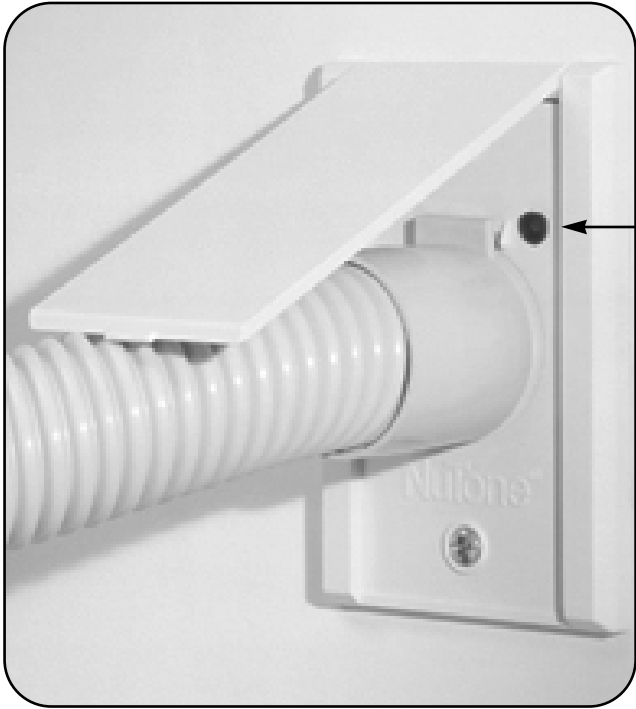

CI335W Inlet

Light changes from Green to Amber

CI335W White Inlet with Status Indicating Light

NuTone's CI335 Series Inlet with status indicating light, provides an unobtrusive styling to blend in with the decor. Built-in low voltage terminals. System turns on automatically when an unswitched hose is inserted or is ready for immediate activation with a switched hose. Break-resistant cover closes and seals when hose is removed.

FEATURES:

- To be used with all Advantage Series Power Units
- Status indicating light uses existing Low Voltage lead wires. No additional wires are needed
- White

SPECIFICATIONS:

Use	With all Nutone Advantage Series Power Units
Finish	Textured White
Installation	Use 329 mounting plate
Size	3½" W x 5¾" H x ¾" D