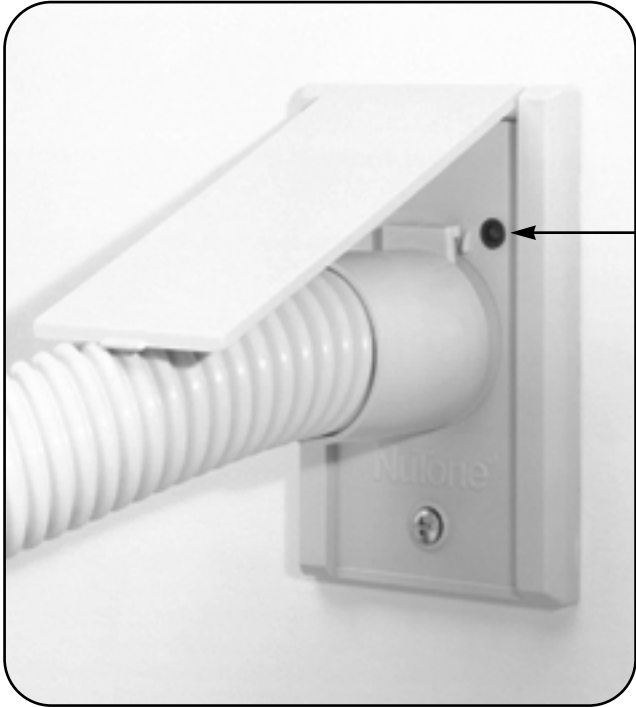

CI335IV Inlet

Light changes from Green to Amber

CI335IV Ivory Inlet with Status Indicating Light

NuTone's CI335 Series Inlet with status indicating light, provides an unobtrusive styling to blend in with the decor. Built-in low voltage terminals. System turns on automatically when an unswitched hose is inserted or is ready for immediate activation with a switched hose. Break-resistant cover closes and seals when hose is removed.

FEATURES:

- To be used with all Advantage Series Power Units
- Status indicating light uses existing Low Voltage lead wires. No additional wires are needed
- Ivory

SPECIFICATIONS:

Use	With all Nutone Advantage Series Power Units
Finishe.	Textured Ivory
Installation	Use 329 mounting plate
Size	3½" W x 5¾" H x ¾" D